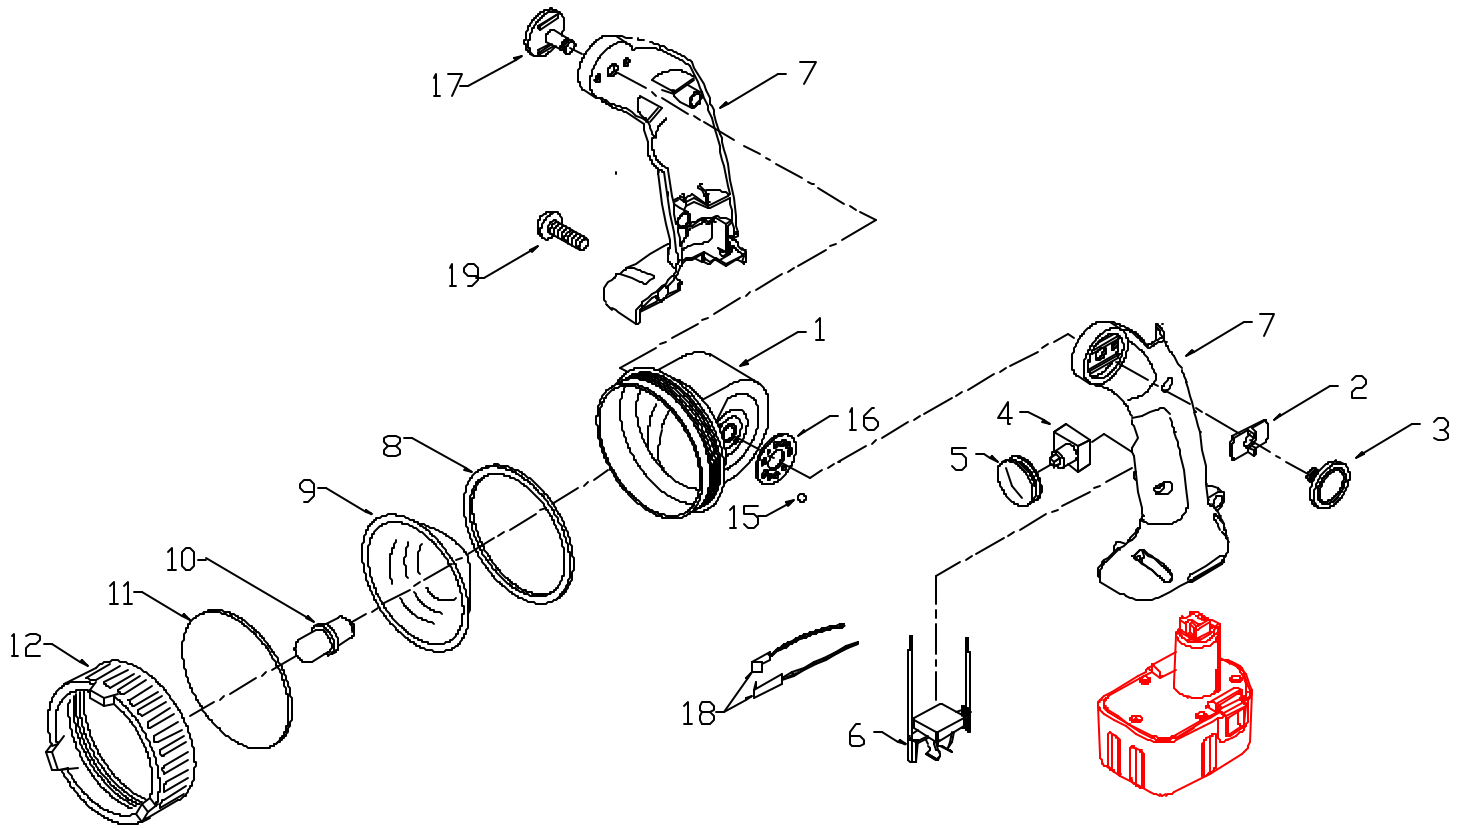

PORTER-CABLE

FLASHLIGHT 12VDC

WARNING: Electrical repairs should only be attempted by trained repairmen. Contact the nearest Porter-Cable Service Center or other

861

Ref. No.	Part No.	Description
1	889011	Head
2	889019	Spring, Plate
3	889008	Pivot, L.H.
4	889015	Switch
5	889010	Switch Cover
6	889016	Contact Plate
7	889534	Handle Set Incl.: Ref. 3, 17
8	889006	Gasket
9	889009	Reflector
10	8412	Bulb
11	889005	Lens

Ref. No.	Part No.	Description
12	889004	Lens Nut
15	889021	Ball
16	889022	Detent Plate
17	889007	Pivot, R.H.
18	889536	Terminal
19	888993	Screw
20	889292	Pull Tab
*		Not Shown