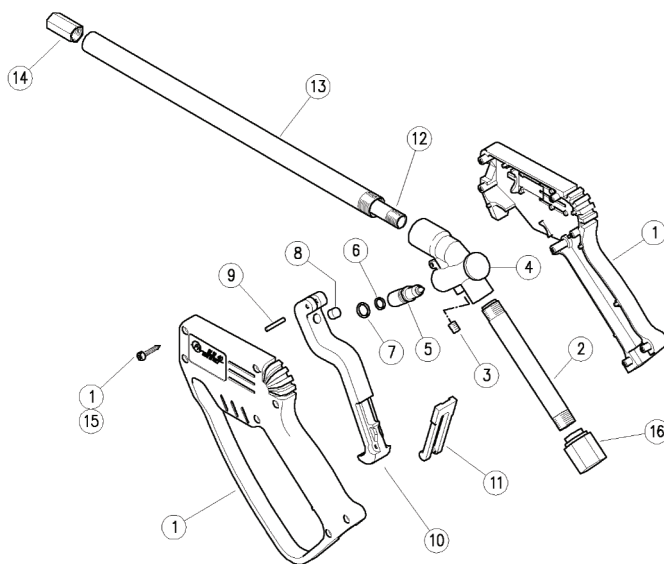

GENERAL PUMP *A member of the Interpump Group*

YG3000D/YG3000DS

Dump Gun w/40" or 15" Lance

FEATURES

- Comfortable Impact Resistant Housing
- Brass and Stainless Steel Internal Parts
- Ergonomic Design
- Minimum fatigue for operator

SPECIFICATIONS

| Part Number | YG3000D/YG3000DS | |
|----------------------------|---|-------------------|
| Maximum Volume | 10.5 GPM | |
| Maximum Discharge Pressure | 3000 PSI | |
| Maximum Fluid Temperature | 140°F | |
| Inlet Port Thread | 3/8" NPT-F | |
| Discharge Port Thread | 1/8" NPT-F | |
| Weight | 3.5 lbs | |
| Dimensions | YG3000D | 48" x 7.5" x 1.5" |
| | YG3000DS | 23" x 7.5" x 1.5" |
| Materials | Stainless Steel, Plastic, Buna-N, Zinc Plated Steel | |

PARTS LIST

| Item | Part Number | Description | Qty |
|------|-------------|--------------------------|-----|
| KIT | YKITG3000D | Repair Kit, YG3000 | 1 |
| 1 | Y30302724 | Kit, Gun Housing, YG3000 | 1 |
| 2 | Y30303266 | 1/4" BSP MM 125mm Tube | 1 |
| 3 | Y16220000 | M6 mm Plug | 1 |
| 4 | Y30300135 | YG3000 Body | 1 |
| 5 | Y30300823 | Pin | 1 |
| 6 | Y10305700 | O-ring, 1.78 x 9.25 mm | 1 |
| 7 | Y10305500 | O-ring, 1.78 x 7.66 mm | 1 |
| 8 | Y30067451 | SS 6.2 mm Striker | 1 |
| 9 | Y15103600 | Pin, 3 x 20 mm | 1 |

| Item | Part Number | Description | Qty |
|------|-------------|--------------------------|-----|
| 10 | Y30321784 | Black Trigger | 1 |
| 11 | Y30105484 | Black Safety Latch | 1 |
| 12 | Y30300556 | M12- 16" Tube (YG3000DS) | 1 |
| | Y30301056 | M12- 41" Tube (YG3000D) | 1 |
| 13 | Y30300656 | M18- 15" Tube (YG3000DS) | 1 |
| | Y30301156 | M18- 40" Tube (YG3000D) | 1 |
| 14 | Y30300951 | 1/8 NPT F Sleeve | 1 |
| 15 | Y16307551 | 3.5 x 18mm Screw | 7 |
| 16 | Y30321261 | 3/8 NPT F Sleeve | 1 |