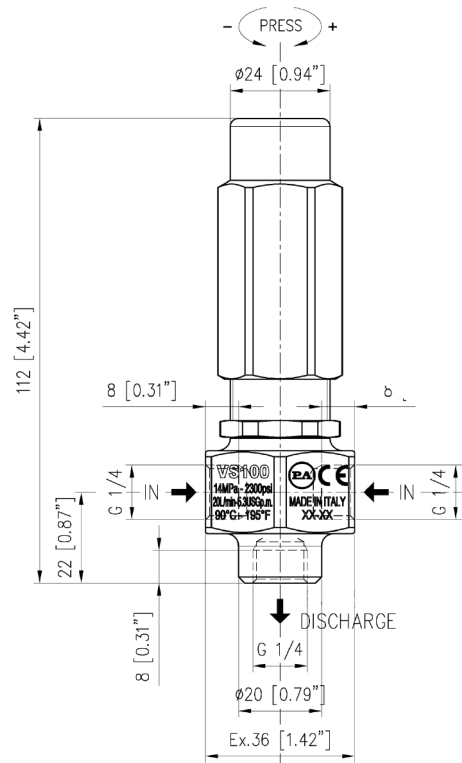

DIMENSIONS

General Pump is
a member of
The Interpump Group

GENERAL PUMP 1174 Northland Drive • Mendota Heights, MN 55120
Phone: 651.686.2199 • Fax: 800.535.1745 • e-mail: sales@gpcompanies.com • www.generalpump.com

Ref 300831 Rev.A
04-11