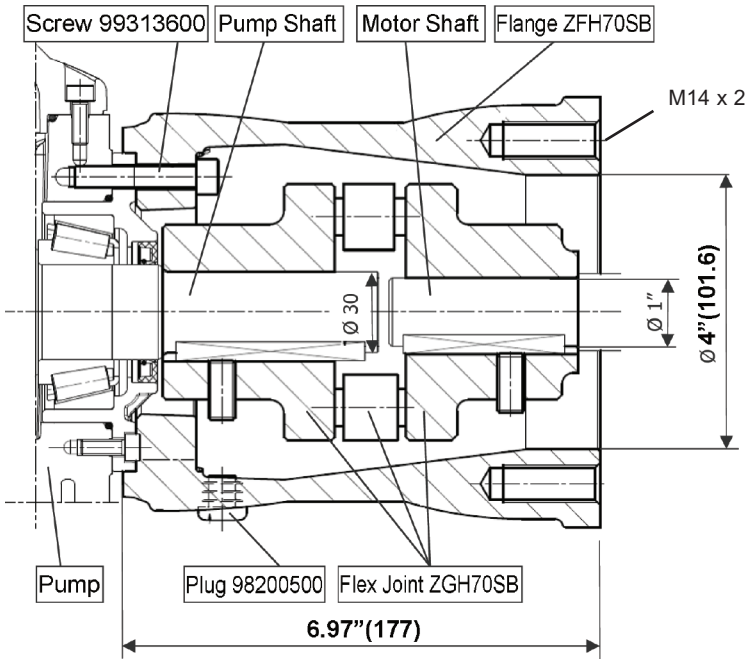

## FEATURES

- Allows 70 Series (KE) to be directly mounted to hydraulic motor
- SAE Type "B", 2 and 4 bolt flange
- SAE Type "B" 1" straight shaft coupler

## DIMENSIONS

ZFH70SB PARTS LIST			
Pos.	Part No.	Description	Qty
1	98200500	Plug	2
2	99313600	Screw, M8 x 45	6
3	10075220	Flange	1

ZGH70SB PARTS LIST			
Pos.	Part No.	Description	Qty
4	10743001	Flexible Joint	1
5	10075547	Insert	1