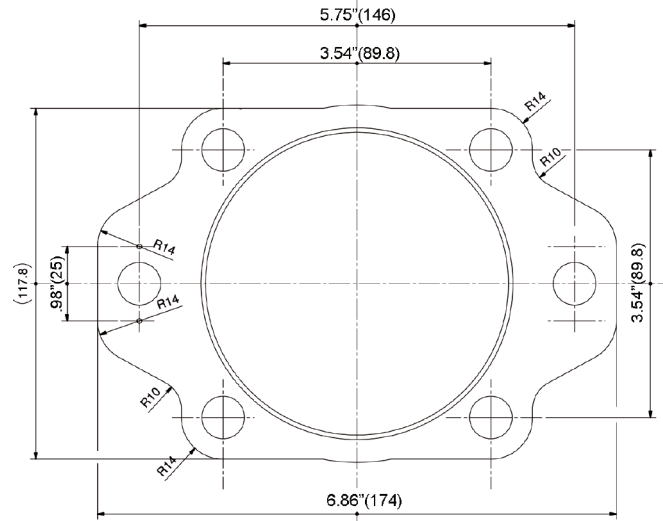

## FEATURES

- Allows 70 Series (KE) to be directly mounted to hydraulic motor
- SAE Type "B", 2 and 4 bolt flange
- SAE Type "B" 1" straight shaft coupler

## DIMENSIONS

ZFH70SB PARTS LIST			
Pos.	Part No.	Description	Qty
1	98200500	Plug	2
2	99313600	Screw, M8 x 45	6
3	10075220	Flange	1

ZGH70SB PARTS LIST			
Pos.	Part No.	Description	Qty
4	10743001	Flexible Joint	1
5	10075547	Insert	1